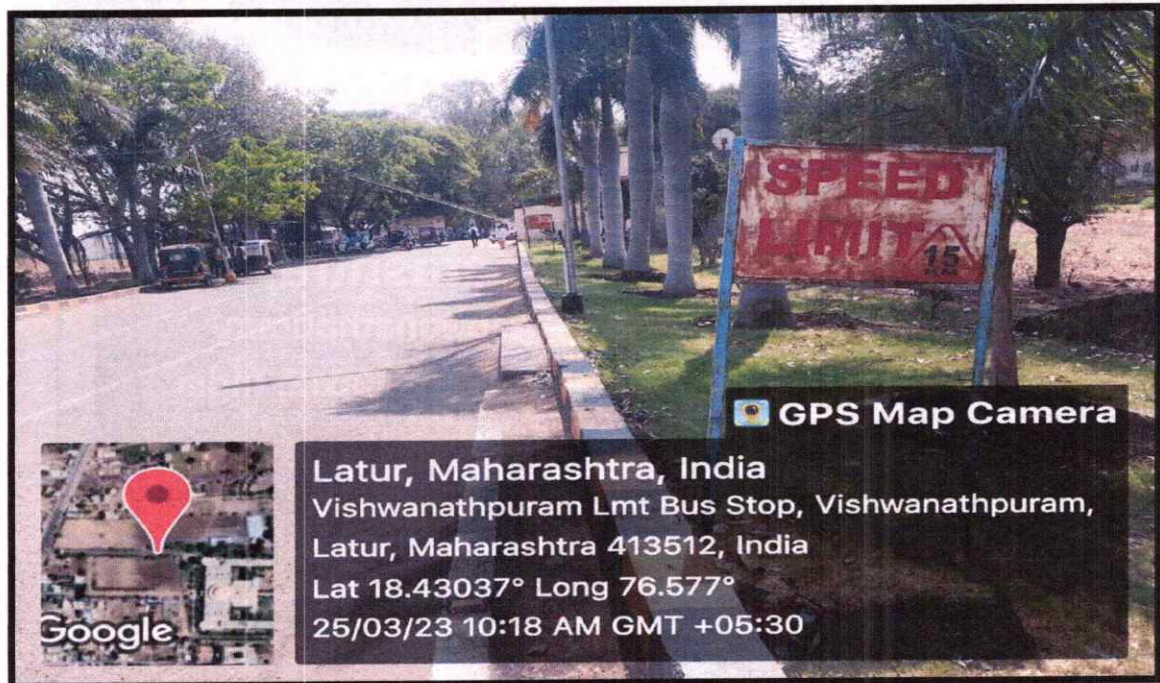

Doctor's parking in the campus.

Students parking area near canteen areas.

*Angam*

Posters on Awareness Regarding Vehicle use

Awareness of speed limit in the Campus.

*Bangam*

 **GPS Map Camera**

**Latur, Maharashtra, India**

CHJG+4XF, Vishwanathpuram,

Latur, Maharashtra 413512, India

Lat 18.430471°

Long 76.577551°

25/02/23 09:02 AM GMT +05:30

**Barrier gate at the Entrance to Restrict Vehicle Traffic  
During Rush Hours.**

*Sangam*