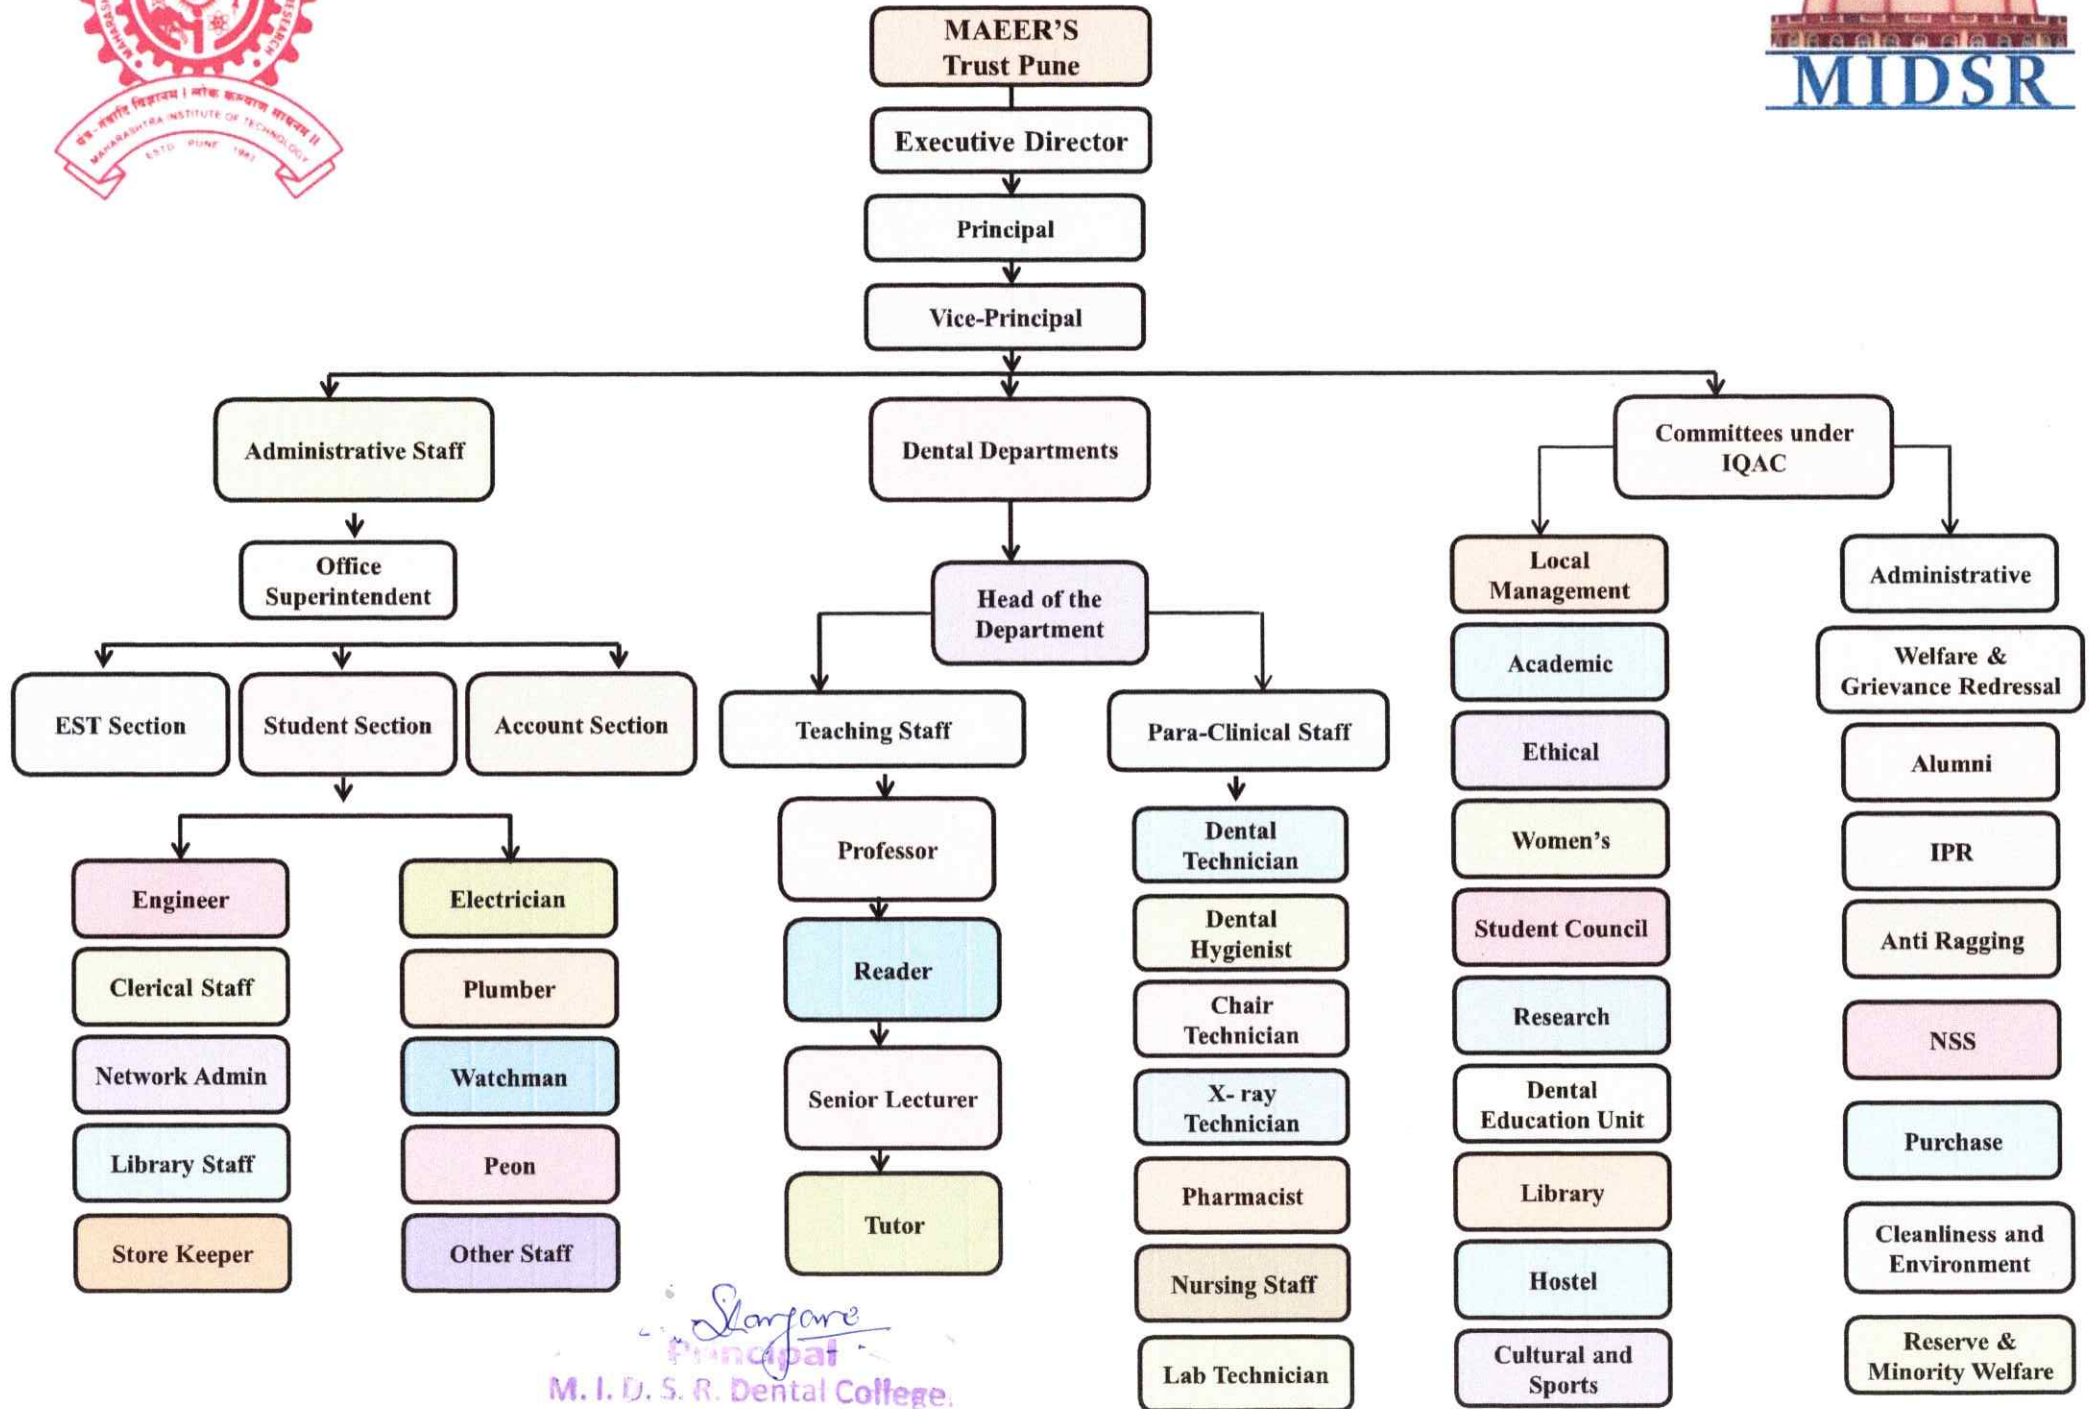

MAEER'S PUNE
MIDSR DENTAL COLLEGE, LATUR
ORGANIZATION STRUCTURE

Sanjana
Principal
M. I. D. S. R. Dental College,
LATUR