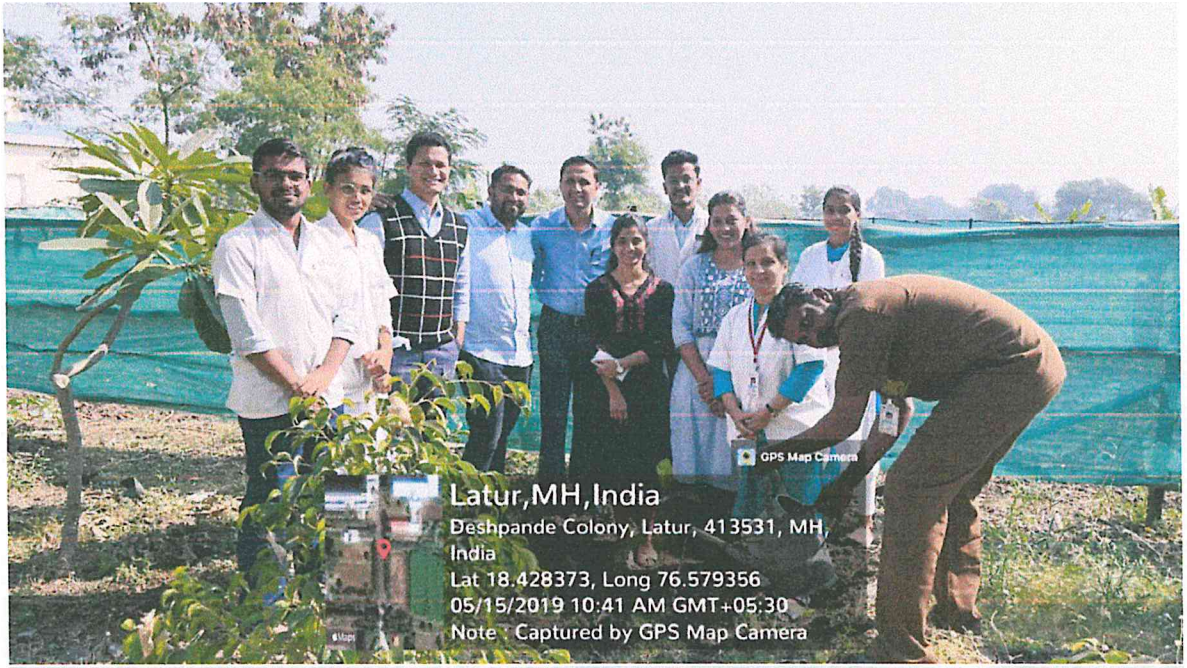

Latur, MH, India
Deshpande Colony, Latur, 413531, MH,
India
Lat 18.428373, Long 76.579356
05/15/2019 10:41 AM GMT+05:30
Note : Captured by GPS Map Camera